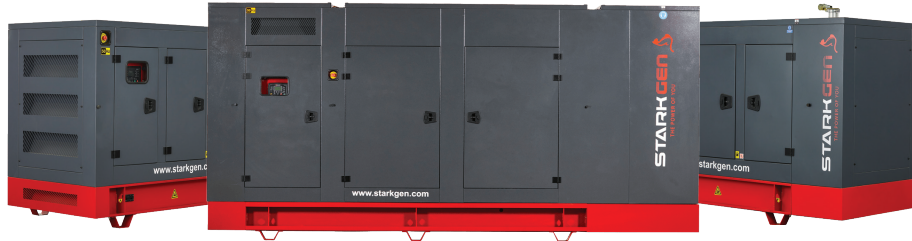

Alternator Specifications

Alternator Brand	Leroy Somer
Alternator Model	TAL049E
Frequency (Hz)	60
Nominal Power (kVA)	990
Nominal Voltage (V)	380
Phase	3
Regulated By	AVR
Voltage Regulation	± 0.8 %
Short Circuit Current	100% In
Insulation	Class H
IP Class	IP 23
Power Factor	0.8
Efficiency (%)	95,4
THD	< 3.5 %
Connection Type	Star connection
Number of Wires	6
Poles	4 pole
Bearing Type	Single Bearing

Open Type Dimensions and Weight

Width (mm)	2438
Length (mm)	5800
Height (mm)	2250
Weight (Kg)	8100
Fuel Tank Capacity (L)	External

Canopy Type Dimensions and Weight

Width (mm)	2440
Length (mm)	6000
Height (mm)	3050
Weight (Kg)	11400
Fuel Tank Capacity (L)	External

Starkgen reserves the right to introduce changes to models and features without prior notice

STARKGEN JENERATÖR PAZARLAMA ve TİC. AŞ

Center Office

Hürriyet mah. Yakacık D100 Kuzey Yanyol
No49/1 34876 Kartal - İstanbul, Türkiye
T. +90 216 453 0404

Factory

Hanlı Sakarya Mah. Başak Sk. No 56/1
Arifnye - Sakarya, Türkiye
T. +90 264 295 8300